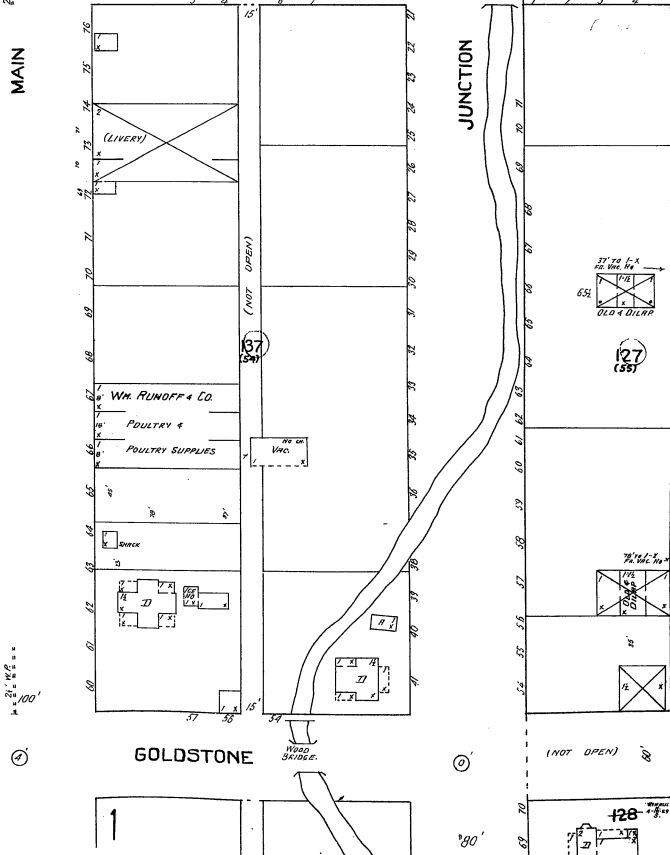

BROADWAY

IDAHO

Scale of Feet.
0 50 100 150
Copyright 1928 by the Sanborn Map Co.

MAR. 1928
COTTONWOOD
IDAHO

GOLDFSTONE