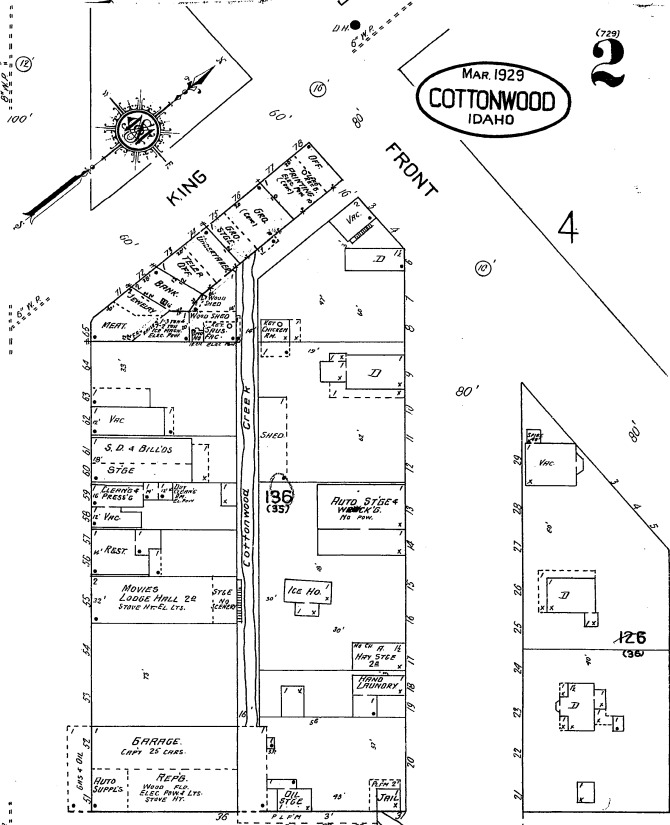

BROADWAY

IDAHO

Scale of Feet.
0 50 100 150
Copyright 1928 by the Sanborn Map Co.

MAR. 1928
COTTONWOOD
IDAHO

GOLDFSTONE